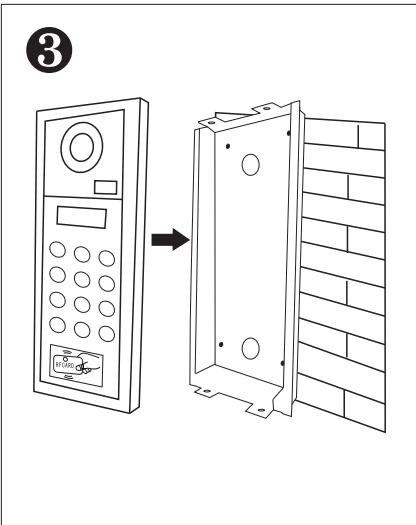

1. Parts and Functions

2. Installation

3. Specification

Model No.	BE-D5S
Camera	HD camera
Lens	1.0MP 3.6mm
Resolution	700 TV Lines
IR LED	6 pc
Power Supply	DC 12V
Power Consumption	Standby 1W, working status 5W
Wiring	CAT5 cable
Installation	Flush-mounted
Talking time	45 sec
Monitoring time	30 sec
Operating Temperature	-10°C ~ +60°C
Gross weight	1.8 kg
Dimension	360(H)×130(W)×52(D)mm 14.2 (H)×5.1 (W)×2.0(D)in
Embedded Dimension	350(H)×110(W)×33(D)mm 13.8 (H)×4.3 (W)×1.3(D)in

Product Information

CAT5 Door Station

BE-D628S

DESCRIPTION

CAT5 system color HD camera outdoor station with proximity access control and touch sensor keypad

DIMENSION

FEATURES

- ▶ Aluminum alloy panel design with touch sensor keypad
- ▶ Proximity access control
- ▶ Powerful password access control
- ▶ Camera's angle is adjustable
- ▶ Multi entry stations are supported
- ▶ Compatible with all C5 system models

1. Parts and Functions

2. Installation

3. Specification

Model No.	PBE-D628S
Camera	HD camera
Lens	1.0MP 3.6mm
Resolution	700 TV Lines
IR LED	6 pc
Power Supply	DC 12V
Power Consumption	Standby 1W, working status 5W
Wiring	CAT5 cable
Installation	Flush-mounted
Talking time	45 sec
Monitoring time	30 sec
Operating Temperature	-10°C ~ +60°C
Gross weight	1.8kg
Dimension	360(H)×130(W)×52(D)mm 14.2 (H)×5.1 (W)×2.0(D)in
Embedded Dimension	350(H)×110(W)×33(D)mm 13.8 (H)×4.3 (W)×1.3(D)in

Product Information

CAT5 Indoor Monitor

BE-829-10

DESCRIPTION

10 inch Color TFT Monitor with touch screen

DIMENSION

FEATURES

- ▶ 10 inch Color TFT screen;
- ▶ Full mirror-polished glass panel;
- ▶ Sensitive touch sensor button with soft backlight;
- ▶ 16pcs 8-chord Melodies for choose freely;
- ▶ Compatible with all CAT5 door station;
- ▶ White and black housing for optional