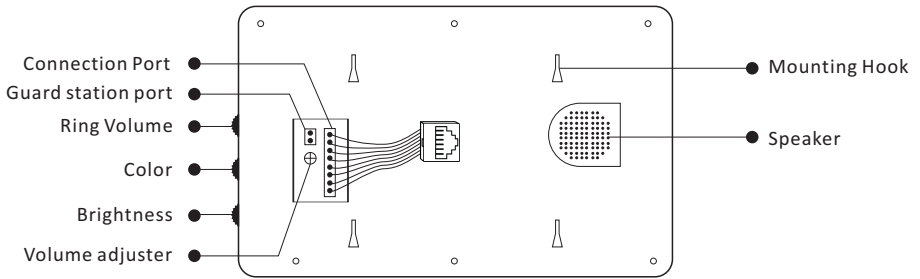

1. Parts and Functions