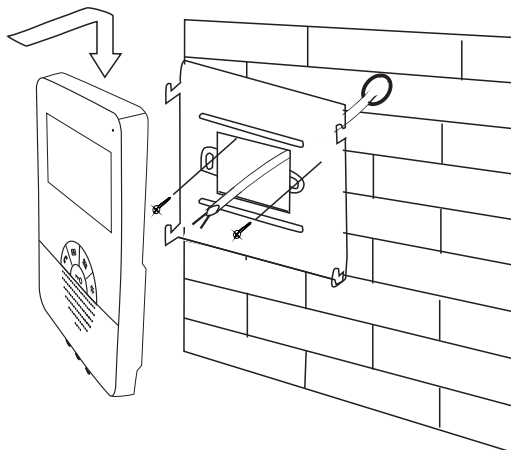

2. Installation