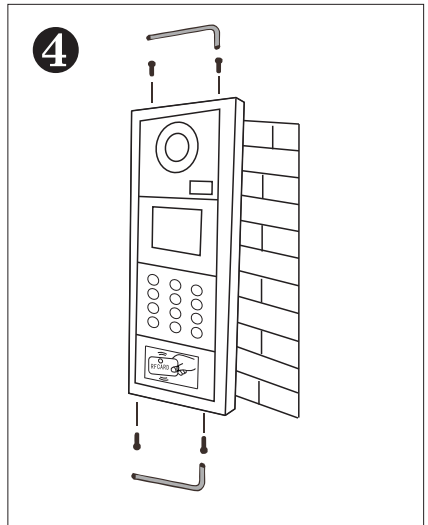

CAT5 Door Station

BE-D5S

DESCRIPTION

CAT5 system color HD camera outdoor station with proximity access control

DIMENSION

FEATURES

- ▶ Aluminum alloy panel design with keypad
- ▶ Proximity access control
- ▶ Powerful password access control
- ▶ Camera's angle is adjustable
- ▶ Multi entry stations are supported
- ▶ Compatible with all C5 system models

1. Parts and Functions

2. Installation

3. Specification

Model No.	BE-D5S
Camera	HD camera
Lens	1.0MP 3.6mm
Resolution	700 TV Lines
IR LED	6 pc
Power Supply	DC 12V
Power Consumption	Standby 1W, working status 5W
Wiring	CAT5 cable
Installation	Flush-mounted
Talking time	45 sec
Monitoring time	30 sec
Operating Temperature	-10°C ~ +60°C
Gross weight	1.8 kg
Dimension	360(H)×130(W)×52(D)mm 14.2 (H)×5.1 (W)×2.0(D)in
Embedded Dimension	350(H)×110(W)×33(D)mm 13.8 (H)×4.3 (W)×1.3(D)in

1. Parts and Functions

2. Installation

3. Specification

Model No.	PBE-D628S
Camera	HD camera
Lens	1.0MP 3.6mm
Resolution	700 TV Lines
IR LED	6 pc
Power Supply	DC 12V
Power Consumption	Standby 1W, working status 5W
Wiring	CAT5 cable
Installation	Flush-mounted
Talking time	45 sec
Monitoring time	30 sec
Operating Temperature	-10°C ~ +60°C
Gross weight	1.8kg
Dimension	360(H)×130(W)×52(D)mm 14.2 (H)×5.1 (W)×2.0(D)in
Embedded Dimension	350(H)×110(W)×33(D)mm 13.8 (H)×4.3 (W)×1.3(D)in

Product Information

CAT5 Indoor Monitor

BE-829-10

DESCRIPTION

10 inch Color TFT Monitor with touch screen

DIMENSION

FEATURES

- ▶ 10 inch Color TFT screen;
- ▶ Full mirror-polished glass panel;
- ▶ Sensitive touch sensor button with soft backlight;
- ▶ 16pcs 8-chord Melodies for choose freely;
- ▶ Compatible with all CAT5 door station;
- ▶ White and black housing for optional