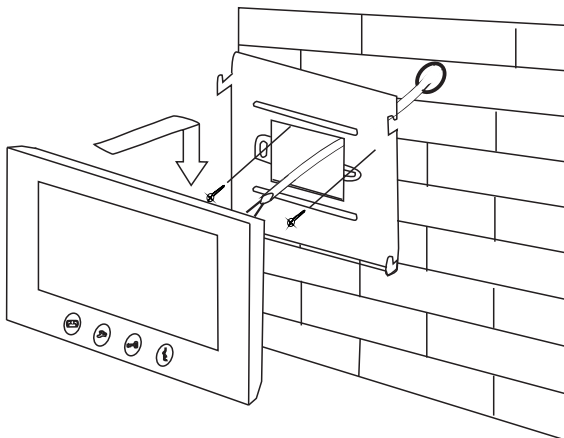

2. Installation