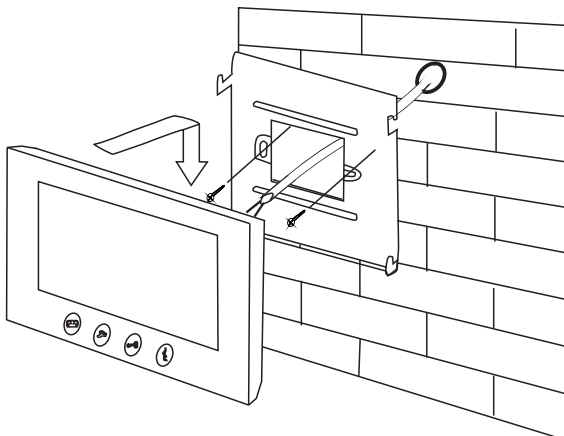

2. Installation