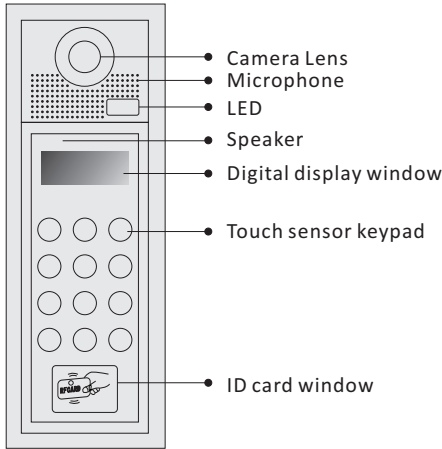

1. Parts and Functions

2. Installation

3. Specification

Model No.	BE-D5S
Camera	HD camera
Lens	1.0MP 3.6mm
Resolution	700 TV Lines
IR LED	6 pc
Power Supply	DC 12V
Power Consumption	Standby 1W, working status 5W
Wiring	CAT5 cable
Installation	Flush-mounted
Talking time	45 sec
Monitoring time	30 sec
Operating Temperature	-10°C ~ +60°C
Gross weight	1.8 kg
Dimension	360(H)×130(W)×52(D)mm 14.2 (H)×5.1 (W)×2.0(D)in
Embedded Dimension	350(H)×110(W)×33(D)mm 13.8 (H)×4.3 (W)×1.3(D)in

Product Information

CAT5 Door Station

BE-D628S

DESCRIPTION

CAT5 system color HD camera outdoor station with proximity access control and touch sensor keypad

DIMENSION

FEATURES

- ▶ Aluminum alloy panel design with touch sensor keypad
- ▶ Proximity access control
- ▶ Powerful password access control
- ▶ Camera's angle is adjustable
- ▶ Multi entry stations are supported
- ▶ Compatible with all C5 system models

1. Parts and Functions

2. Installation

3. Specification

Model No.	PBE-D628S
Camera	HD camera
Lens	1.0MP 3.6mm
Resolution	700 TV Lines
IR LED	6 pc
Power Supply	DC 12V
Power Consumption	Standby 1W, working status 5W
Wiring	CAT5 cable
Installation	Flush-mounted
Talking time	45 sec
Monitoring time	30 sec
Operating Temperature	-10°C ~ +60°C
Gross weight	1.8kg
Dimension	360(H)×130(W)×52(D)mm 14.2 (H)×5.1 (W)×2.0(D)in
Embedded Dimension	350(H)×110(W)×33(D)mm 13.8 (H)×4.3 (W)×1.3(D)in

Product Information

CAT5 Indoor Monitor

BE-829-10

DESCRIPTION

10 inch Color TFT Monitor with touch screen

DIMENSION

FEATURES

- ▶ 10 inch Color TFT screen;
- ▶ Full mirror-polished glass panel;
- ▶ Sensitive touch sensor button with soft backlight;
- ▶ 16pcs 8-chord Melodies for choose freely;
- ▶ Compatible with all CAT5 door station;
- ▶ White and black housing for optional