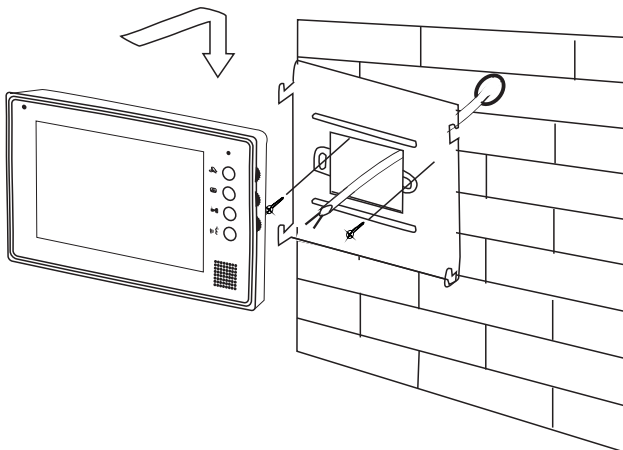

1. Parts and Functions

2. Installation