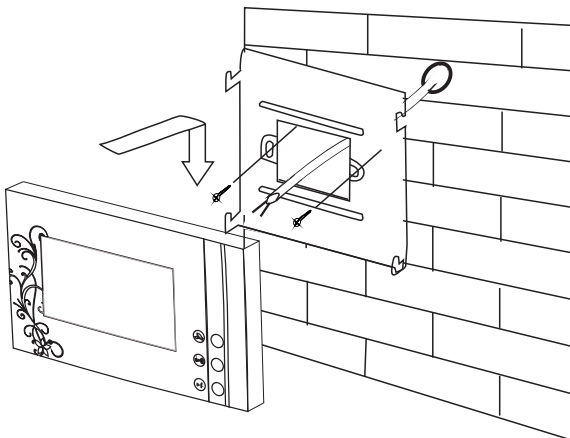

2. Installation