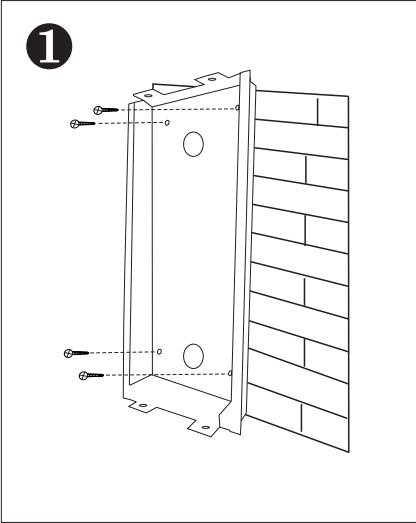

1. Parts and Functions

2. Installation

3. Specification

Model No.	BE-D5S
Camera	HD camera
Lens	1.0MP 3.6mm
Resolution	700 TV Lines
IR LED	6 pc
Power Supply	DC 12V
Power Consumption	Standby 1W, working status 5W
Wiring	CAT5 cable
Installation	Flush-mounted
Talking time	45 sec
Monitoring time	30 sec
Operating Temperature	-10°C ~ +60°C
Gross weight	1.8 kg
Dimension	360(H)×130(W)×52(D)mm 14.2 (H)×5.1 (W)×2.0(D)in
Embedded Dimension	350(H)×110(W)×33(D)mm 13.8 (H)×4.3 (W)×1.3(D)in

Product Information

CAT5 Door Station

BE-D628S

DESCRIPTION

CAT5 system color HD camera outdoor station with proximity access control and touch sensor keypad

DIMENSION

FEATURES

- ▶ Aluminum alloy panel design with touch sensor keypad
- ▶ Proximity access control
- ▶ Powerful password access control
- ▶ Camera's angle is adjustable
- ▶ Multi entry stations are supported
- ▶ Compatible with all C5 system models

1. Parts and Functions

2. Installation

3. Specification

Model No.	PBE-D628S
Camera	HD camera
Lens	1.0MP 3.6mm
Resolution	700 TV Lines
IR LED	6 pc
Power Supply	DC 12V
Power Consumption	Standby 1W, working status 5W
Wiring	CAT5 cable
Installation	Flush-mounted
Talking time	45 sec
Monitoring time	30 sec
Operating Temperature	-10°C ~ +60°C
Gross weight	1.8kg
Dimension	360(H)×130(W)×52(D)mm 14.2 (H)×5.1 (W)×2.0(D)in
Embedded Dimension	350(H)×110(W)×33(D)mm 13.8 (H)×4.3 (W)×1.3(D)in

Product Information

CAT5 Indoor Monitor

BE-829-10

DESCRIPTION

10 inch Color TFT Monitor with touch screen

DIMENSION

FEATURES

- ▶ 10 inch Color TFT screen;
- ▶ Full mirror-polished glass panel;
- ▶ Sensitive touch sensor button with soft backlight;
- ▶ 16pcs 8-chord Melodies for choose freely;
- ▶ Compatible with all CAT5 door station;
- ▶ White and black housing for optional