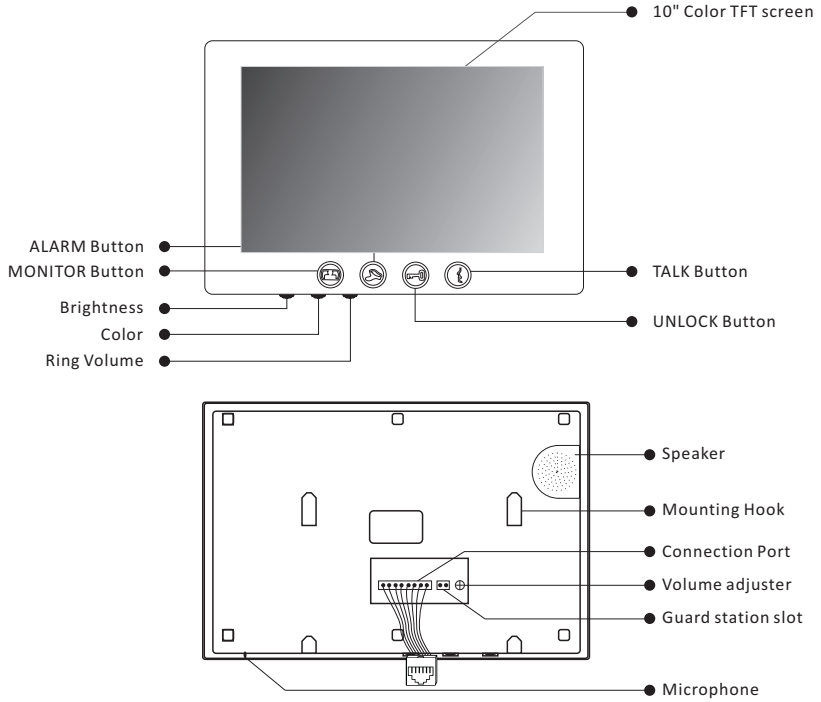

1. Parts and Functions

2. Installation

3. Specification

Model No.	BE-D5S
Camera	HD camera
Lens	1.0MP 3.6mm
Resolution	700 TV Lines
IR LED	6 pc
Power Supply	DC 12V
Power Consumption	Standby 1W, working status 5W
Wiring	CAT5 cable
Installation	Flush-mounted
Talking time	45 sec
Monitoring time	30 sec
Operating Temperature	-10°C ~ +60°C
Gross weight	1.8 kg
Dimension	360(H)×130(W)×52(D)mm 14.2 (H)×5.1 (W)×2.0(D)in
Embedded Dimension	350(H)×110(W)×33(D)mm 13.8 (H)×4.3 (W)×1.3(D)in

1. Parts and Functions

2. Installation

3. Specification

Model No.	PBE-D628S
Camera	HD camera
Lens	1.0MP 3.6mm
Resolution	700 TV Lines
IR LED	6 pc
Power Supply	DC 12V
Power Consumption	Standby 1W, working status 5W
Wiring	CAT5 cable
Installation	Flush-mounted
Talking time	45 sec
Monitoring time	30 sec
Operating Temperature	-10°C ~ +60°C
Gross weight	1.8kg
Dimension	360(H)×130(W)×52(D)mm 14.2 (H)×5.1 (W)×2.0(D)in
Embedded Dimension	350(H)×110(W)×33(D)mm 13.8 (H)×4.3 (W)×1.3(D)in

Product Information

CAT5 Indoor Monitor

BE-829-10

DESCRIPTION

10 inch Color TFT Monitor with touch screen

DIMENSION

FEATURES

- ▶ 10 inch Color TFT screen;
- ▶ Full mirror-polished glass panel;
- ▶ Sensitive touch sensor button with soft backlight;
- ▶ 16pcs 8-chord Melodies for choose freely;
- ▶ Compatible with all CAT5 door station;
- ▶ White and black housing for optional

1. Parts and Functions

2. Installation

Product Information

CAT5 Indoor Monitor

BE-V5-7

DESCRIPTION

7 inch Color TFT Monitor with touch screen and picture memory

DIMENSION