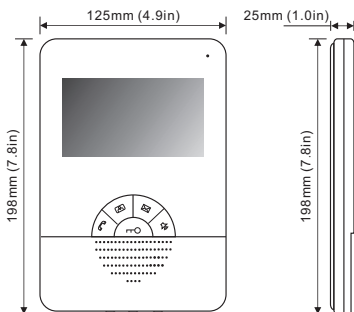

1. Parts and Functions

2. Installation

3. Specification

Model No.	BE-D5S
Camera	HD camera
Lens	1.0MP 3.6mm
Resolution	700 TV Lines
IR LED	6 pc
Power Supply	DC 12V
Power Consumption	Standby 1W, working status 5W
Wiring	CAT5 cable
Installation	Flush-mounted
Talking time	45 sec
Monitoring time	30 sec
Operating Temperature	-10°C ~ +60°C
Gross weight	1.8 kg
Dimension	360(H)×130(W)×52(D)mm 14.2 (H)×5.1 (W)×2.0(D)in
Embedded Dimension	350(H)×110(W)×33(D)mm 13.8 (H)×4.3 (W)×1.3(D)in

1. Parts and Functions

2. Installation

3. Specification

Model No.	PBE-D628S
Camera	HD camera
Lens	1.0MP 3.6mm
Resolution	700 TV Lines
IR LED	6 pc
Power Supply	DC 12V
Power Consumption	Standby 1W, working status 5W
Wiring	CAT5 cable
Installation	Flush-mounted
Talking time	45 sec
Monitoring time	30 sec
Operating Temperature	-10°C ~ +60°C
Gross weight	1.8kg
Dimension	360(H)×130(W)×52(D)mm 14.2 (H)×5.1 (W)×2.0(D)in
Embedded Dimension	350(H)×110(W)×33(D)mm 13.8 (H)×4.3 (W)×1.3(D)in

1. Parts and Functions

2. Installation

3. Specification

Model No.	PVA-802-C5-7
Screen	7" Color TFT screen
Resolution	800*480 pixels
Power Supply	DC 18V
Power Consumption	Standby 1W, working status 8W
Wiring	CAT5 cable
Installation	Wall-mounted
Ringtone	16 types
Talking time	45 sec
Monitoring time	30 sec
Operating Temperature	-10°C ~ +60°C
Gross weight	0.8 kg
Dimension	225(H)×155(W)×28(D)mm 8.9 (H)×6.1 (W)×1.1(D)in

DIMENSION

1. Parts and Functions

2. Installation

3. Specification

Model No.	PVA-822-C5-4.3
Screen	4.3" Color TFT screen
Resolution	480*320 pixels
Power Supply	DC 18V
Power Consumption	Standby 1W, working status 4W
Wiring	CAT5 cable
Installation	Wall-mounted
Ringtone	16 types
Talking time	45 sec
Monitoring time	30 sec
Operating Temperature	-10°C ~ +60°C
Gross weight	0.5 kg
Dimension	198(H)×125(W)×25(D)mm 7.8 (H)×4.9 (W)×1.0(D)in