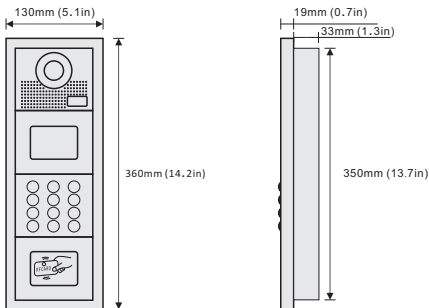

DIMENSION

FEATURES

- Aluminum alloy panel design with keypad
- Proximity access control
- Powerful password access control
- Camera's angle is adjustable
- Multi entry stations are supported
- Compatible with all C5 system models