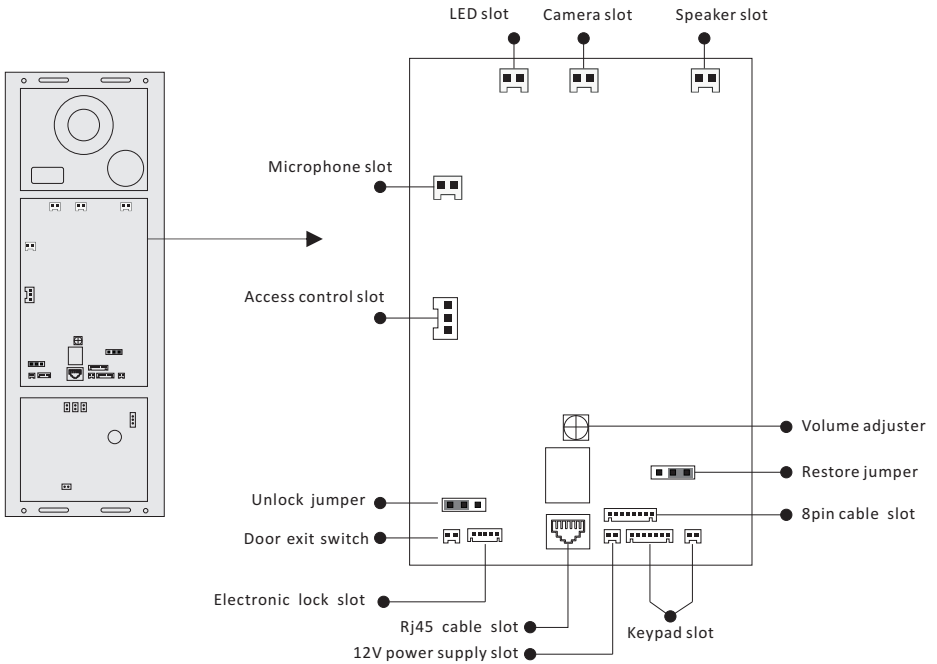

CAT5 Door Station

BE-D5S

DESCRIPTION

CAT5 system color HD camera outdoor station with proximity access control

DIMENSION

FEATURES

- ▶ Aluminum alloy panel design with keypad
- ▶ Proximity access control
- ▶ Powerful password access control
- ▶ Camera's angle is adjustable
- ▶ Multi entry stations are supported
- ▶ Compatible with all C5 system models

1. Parts and Functions

2. Installation

3. Specification

Model No.	BE-D5S
Camera	HD camera
Lens	1.0MP 3.6mm
Resolution	700 TV Lines
IR LED	6 pc
Power Supply	DC 12V
Power Consumption	Standby 1W, working status 5W
Wiring	CAT5 cable
Installation	Flush-mounted
Talking time	45 sec
Monitoring time	30 sec
Operating Temperature	-10°C ~ +60°C
Gross weight	1.8 kg
Dimension	360(H)×130(W)×52(D)mm 14.2 (H)×5.1 (W)×2.0(D)in
Embedded Dimension	350(H)×110(W)×33(D)mm 13.8 (H)×4.3 (W)×1.3(D)in

Product Information

CAT5 Door Station

BE-D628S

DESCRIPTION

CAT5 system color HD camera outdoor station with proximity access control and touch sensor keypad

DIMENSION

FEATURES

- ▶ Aluminum alloy panel design with touch sensor keypad
- ▶ Proximity access control
- ▶ Powerful password access control
- ▶ Camera's angle is adjustable
- ▶ Multi entry stations are supported
- ▶ Compatible with all C5 system models

1. Parts and Functions

2. Installation

3. Specification

Model No.	PBE-D628S
Camera	HD camera
Lens	1.0MP 3.6mm
Resolution	700 TV Lines
IR LED	6 pc
Power Supply	DC 12V
Power Consumption	Standby 1W, working status 5W
Wiring	CAT5 cable
Installation	Flush-mounted
Talking time	45 sec
Monitoring time	30 sec
Operating Temperature	-10°C ~ +60°C
Gross weight	1.8kg
Dimension	360(H)×130(W)×52(D)mm 14.2 (H)×5.1 (W)×2.0(D)in
Embedded Dimension	350(H)×110(W)×33(D)mm 13.8 (H)×4.3 (W)×1.3(D)in