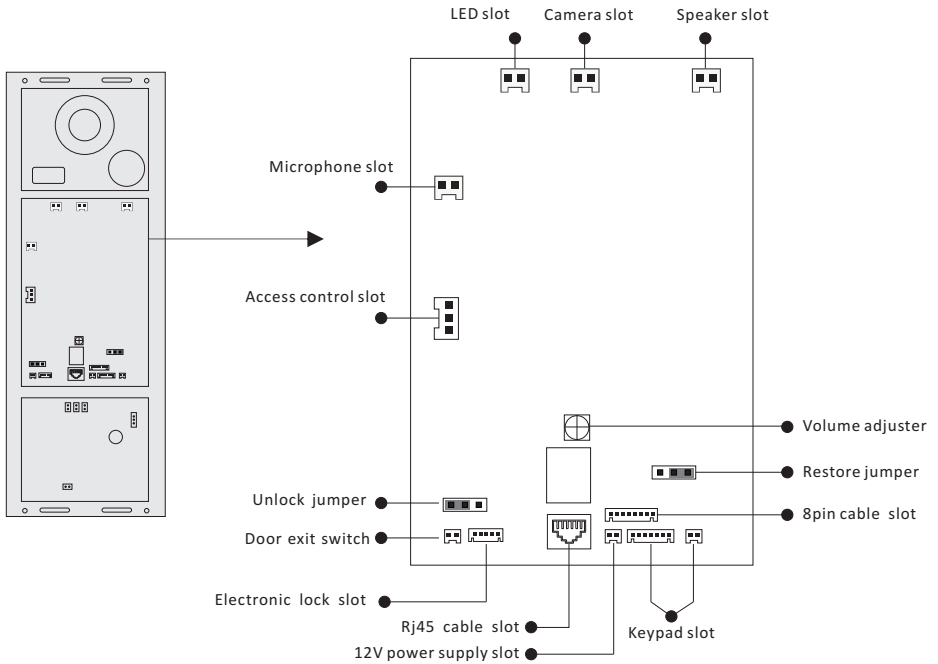

1. Parts and Functions

2. Installation

3. Specification

Model No.	BE-D5S
Camera	HD camera
Lens	1.0MP 3.6mm
Resolution	700 TV Lines
IR LED	6 pc
Power Supply	DC 12V
Power Consumption	Standby 1W, working status 5W
Wiring	CAT5 cable
Installation	Flush-mounted
Talking time	45 sec
Monitoring time	30 sec
Operating Temperature	-10°C ~ +60°C
Gross weight	1.8 kg
Dimension	360(H)×130(W)×52(D)mm 14.2 (H)×5.1 (W)×2.0(D)in
Embedded Dimension	350(H)×110(W)×33(D)mm 13.8 (H)×4.3 (W)×1.3(D)in

Product Information

CAT5 Door Station

BE-D628S

DESCRIPTION

CAT5 system color HD camera outdoor station with proximity access control and touch sensor keypad

DIMENSION

FEATURES

- ▶ Aluminum alloy panel design with touch sensor keypad
- ▶ Proximity access control
- ▶ Powerful password access control
- ▶ Camera's angle is adjustable
- ▶ Multi entry stations are supported
- ▶ Compatible with all C5 system models

1. Parts and Functions

2. Installation

3. Specification

Model No.	PBE-D628S
Camera	HD camera
Lens	1.0MP 3.6mm
Resolution	700 TV Lines
IR LED	6 pc
Power Supply	DC 12V
Power Consumption	Standby 1W, working status 5W
Wiring	CAT5 cable
Installation	Flush-mounted
Talking time	45 sec
Monitoring time	30 sec
Operating Temperature	-10°C ~ +60°C
Gross weight	1.8kg
Dimension	360(H)×130(W)×52(D)mm 14.2 (H)×5.1 (W)×2.0(D)in
Embedded Dimension	350(H)×110(W)×33(D)mm 13.8 (H)×4.3 (W)×1.3(D)in

Product Information

CAT5 Indoor Monitor

BE-829-10

DESCRIPTION

10 inch Color TFT Monitor with touch screen

DIMENSION

FEATURES

- ▶ 10 inch Color TFT screen;
- ▶ Full mirror-polished glass panel;
- ▶ Sensitive touch sensor button with soft backlight;
- ▶ 16pcs 8-chord Melodies for choose freely;
- ▶ Compatible with all CAT5 door station;
- ▶ White and black housing for optional