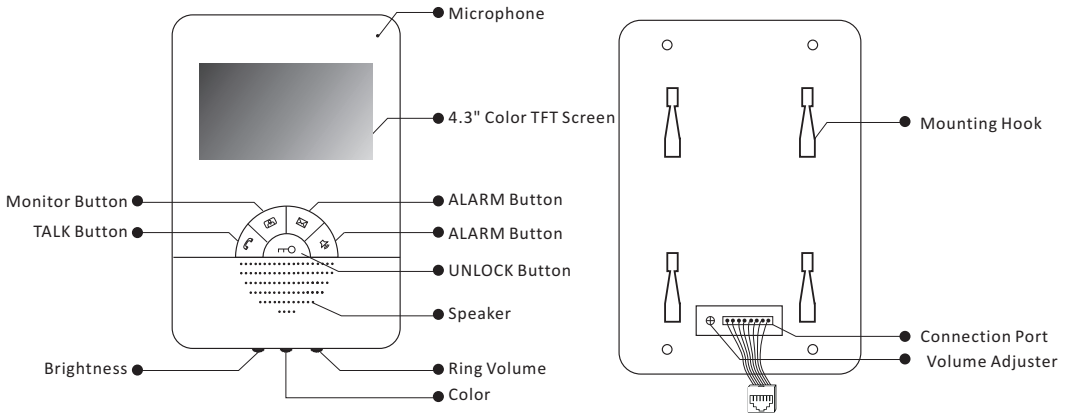

1. Parts and Functions