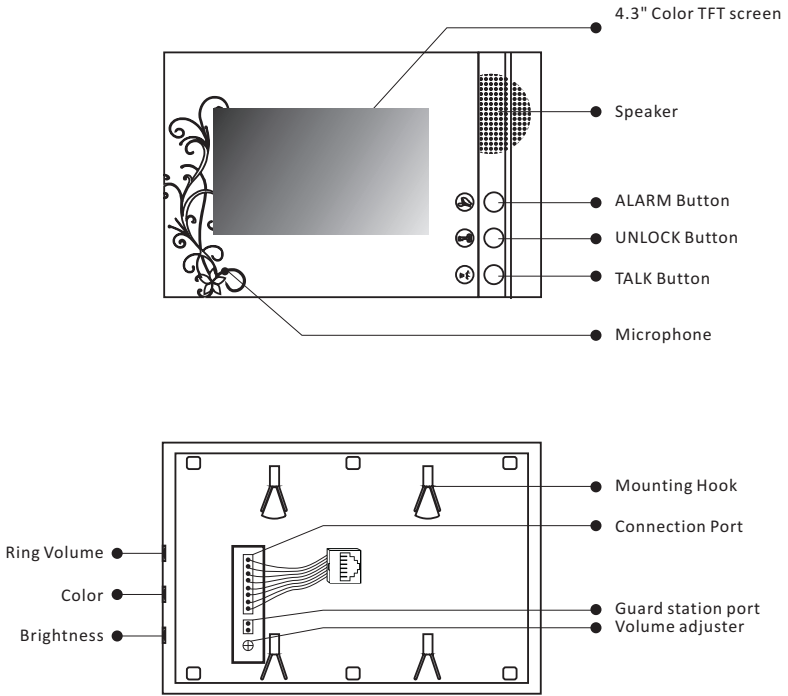

DIMENSION

1. Parts and Functions

2. Installation

3. Specification

Model No.	PVA-822-C5-4.3
Screen	4.3" Color TFT screen
Resolution	480*320 pixels
Power Supply	DC 18V
Power Consumption	Standby 1W, working status 4W
Wiring	CAT5 cable
Installation	Wall-mounted
Ringtone	16 types
Talking time	45 sec
Monitoring time	30 sec
Operating Temperature	-10°C ~ +60°C
Gross weight	0.5 kg
Dimension	198(H)×125(W)×25(D)mm 7.8 (H)×4.9 (W)×1.0(D)in

Product Information

CAT5 Indoor Monitor

PVA-830-C5-4.3

DESCRIPTION

CAT5 system 4.3 inch color TFT Monitor

DIMENSION

FEATURES

- ▶ 4.3 inch color TFT screen ;
- ▶ 16pcs 8-chord Melodies for choose freely;
- ▶ Compatible with all CAT5 door station;
- ▶ White and black housing for optional

1. Parts and Functions

2. Installation

3. Specification

Model No.	PVA-830-C5-4.3
Screen	4.3" Color TFT screen
Resolution	480*320 pixels
Power Supply	DC 18V
Power Consumption	Standby 1W, working status 4W
Wiring	CAT5 cable
Installation	Wall-mounted
Ringtone	16 types
Talking time	45 sec
Monitoring time	30 sec
Operating Temperature	-10°C ~ +60°C
Gross weight	0.5 kg
Dimension	180(H)×119(W)×28(D)mm 7.1 (H)×4.7 (W)×1.1(D)in

Product Information

CAT5 Indoor Monitor

PVA-831-C5-4.3

DESCRIPTION

CAT5 system 4.3 inch color TFT Monitor

DIMENSION

FEATURES

- ▶ 4.3 inch color TFT screen ;
- ▶ 16pcs 8-chord Melodies for choose freely;
- ▶ Compatible with all CAT5 door station;
- ▶ White, black and gold housing for optional