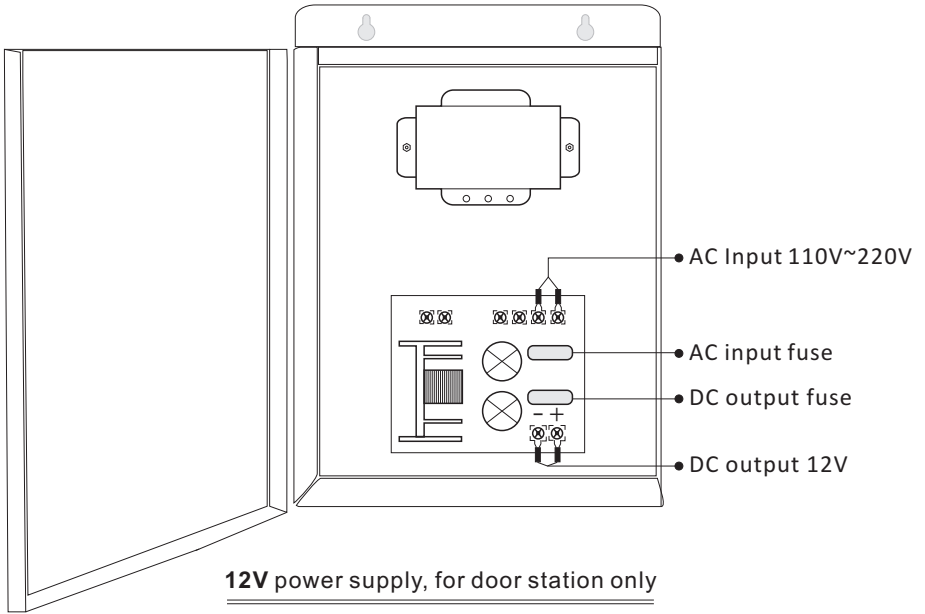

Product Information

CAT5 Video Distributor

PVA-506-C5

DESCRIPTION

CAT5 system branch controller with six monitors

DIMENSION

FEATURES

- ▶ Branch controller for 6 apartments and serve as floor distributor;
- ▶ RJ45 connection port;
- ▶ Strong anti-interference ability;
- ▶ Signal isolation device;

1. Parts and Functions

2. Installation

Direct wall-mounted

DIN-Rail mounted

3. Specification

Model No.	PVA-506-C5
Power Supply	DC 18V - 20V
Standby current	20mA
Working current	90mA
Wiring	CAT5 cable
Working Temperature	-10°C ~ +60°C
Gross weight	0.4 kg
Dimension	160(H)×90(W)×40(D)mm 6.3 (H)×3.5 (W)×1.6(D)in

Product Information

CAT5 Accessories

PVA-208-12

PVA-208-18

For door station only (12V)

For layer adapter only(18V)

DESCRIPTION

CAT5 system power supply with metal box

DIMENSION

FEATURES

- ▶ Metal box mounting
- ▶ Output: DC12V 1A
DC18V 3A

1. Parts and Functions

2. Installation

3. Specification

12V power supply, for door station only	
Model No.	PVA-208-12
Input voltage	AC 110V ~ 220V
Output voltage	DC 12V
Output current	1A
Input frequency	50-60Hz
Working Temperature	-10°C ~ +60°C
Gross weight	1.3kg
Dimension	200(H)×138(W)×53(D)mm 7.9 (H)×5.4 (W)×2.1(D)in