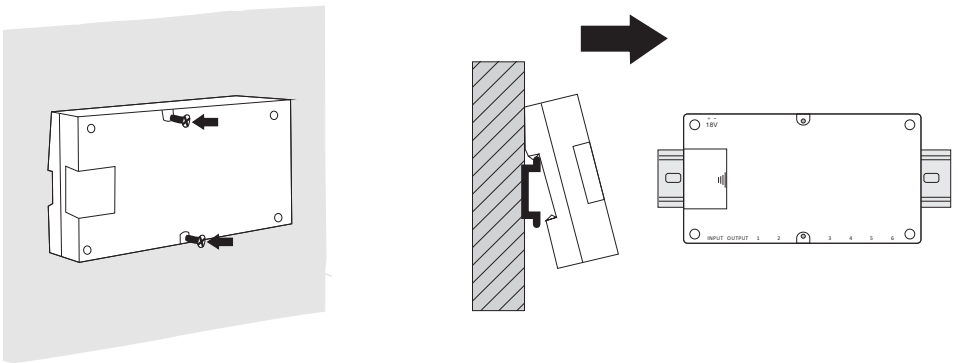

Product Information

CAT5 Video Distributor

PVA-506-C5

DESCRIPTION

CAT5 system branch controller with six monitors

DIMENSION

FEATURES

- ▶ Branch controller for 6 apartments and serve as floor distributor;
- ▶ RJ45 connection port;
- ▶ Strong anti-interference ability;
- ▶ Signal isolation device;

1. Parts and Functions

2. Installation

Direct wall-mounted

DIN-Rail mounted

3. Specification

Model No.	PVA-506-C5
Power Supply	DC 18V - 20V
Standby current	20mA
Working current	90mA
Wiring	CAT5 cable
Working Temperature	-10°C ~ +60°C
Gross weight	0.4 kg
Dimension	160(H)×90(W)×40(D)mm 6.3 (H)×3.5 (W)×1.6(D)in