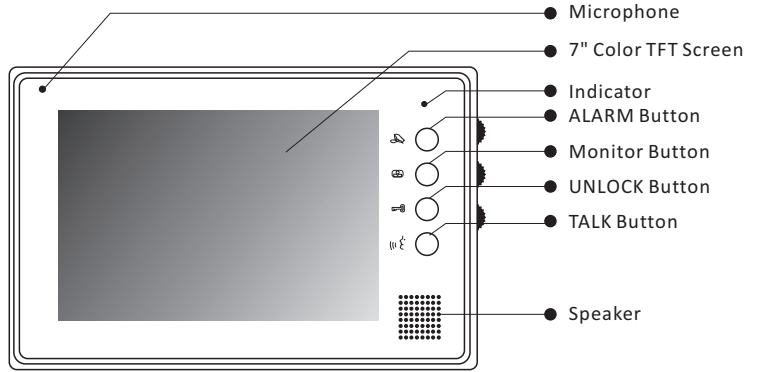

1. Parts and Functions

2. Installation