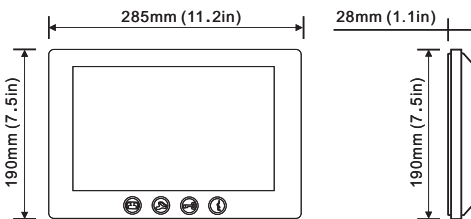

1. Parts and Functions

2. Installation

3. Specification

Model No.	BE-D5S
Camera	HD camera
Lens	1.0MP 3.6mm
Resolution	700 TV Lines
IR LED	6 pc
Power Supply	DC 12V
Power Consumption	Standby 1W, working status 5W
Wiring	CAT5 cable
Installation	Flush-mounted
Talking time	45 sec
Monitoring time	30 sec
Operating Temperature	-10°C ~ +60°C
Gross weight	1.8 kg
Dimension	360(H)×130(W)×52(D)mm 14.2 (H)×5.1 (W)×2.0(D)in
Embedded Dimension	350(H)×110(W)×33(D)mm 13.8 (H)×4.3 (W)×1.3(D)in

1. Parts and Functions

2. Installation

3. Specification

Model No.	PBE-D628S
Camera	HD camera
Lens	1.0MP 3.6mm
Resolution	700 TV Lines
IR LED	6 pc
Power Supply	DC 12V
Power Consumption	Standby 1W, working status 5W
Wiring	CAT5 cable
Installation	Flush-mounted
Talking time	45 sec
Monitoring time	30 sec
Operating Temperature	-10°C ~ +60°C
Gross weight	1.8kg
Dimension	360(H)×130(W)×52(D)mm 14.2 (H)×5.1 (W)×2.0(D)in
Embedded Dimension	350(H)×110(W)×33(D)mm 13.8 (H)×4.3 (W)×1.3(D)in

Product Information

CAT5 Indoor Monitor

BE-829-10

DESCRIPTION

10 inch Color TFT Monitor with touch screen

DIMENSION

FEATURES

- ▶ 10 inch Color TFT screen;
- ▶ Full mirror-polished glass panel;
- ▶ Sensitive touch sensor button with soft backlight;
- ▶ 16pcs 8-chord Melodies for choose freely;
- ▶ Compatible with all CAT5 door station;
- ▶ White and black housing for optional

1. Parts and Functions

2. Installation

Product Information

CAT5 Indoor Monitor

BE-V5-7

DESCRIPTION

7 inch Color TFT Monitor with touch screen and picture memory

DIMENSION