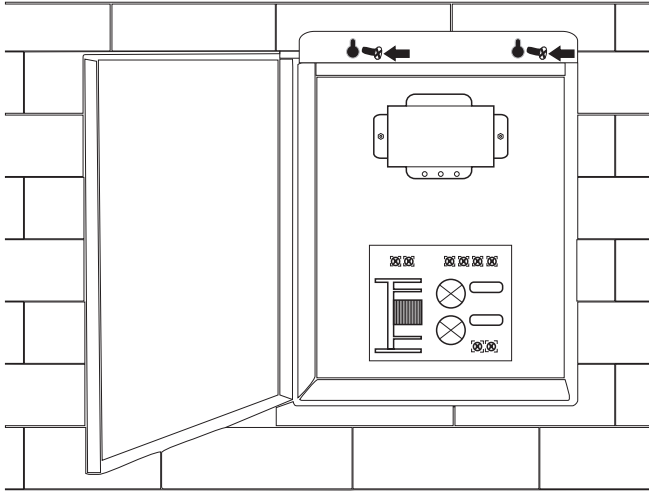

DIMENSION

FEATURES

- ▶ Metal box mounting
- ▶ Output: DC12V 1A
DC18V 3A

1. Parts and Functions

2. Installation

3. Specification

12V power supply, for door station only	
Model No.	PVA-208-12
Input voltage	AC 110V ~ 220V
Output voltage	DC 12V
Output current	1A
Input frequency	50-60Hz
Working Temperature	-10°C ~ +60°C
Gross weight	1.3kg
Dimension	200(H)×138(W)×53(D)mm 7.9 (H)×5.4 (W)×2.1(D)in