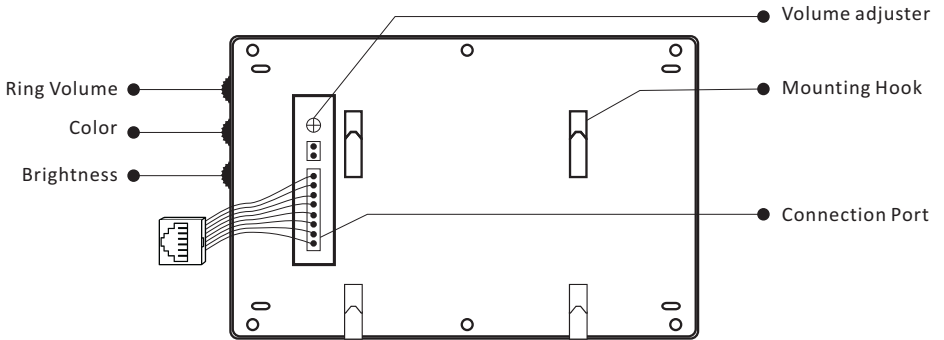

1. Parts and Functions

2. Installation