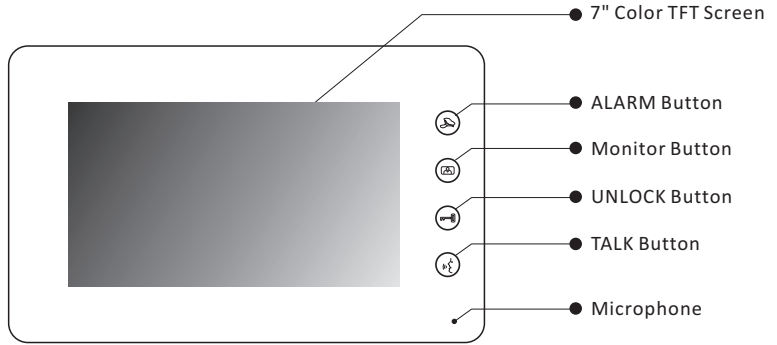

1. Parts and Functions