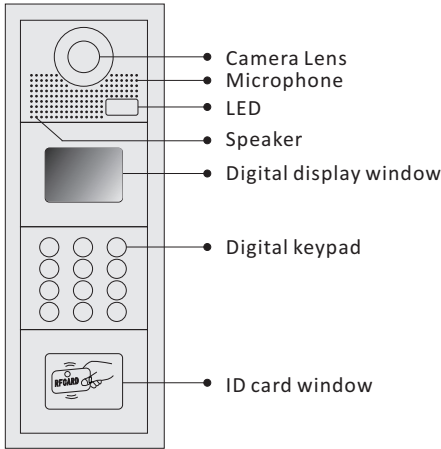

CAT5 Door Station

BE-D5S

DESCRIPTION

CAT5 system color HD camera outdoor station with proximity access control

DIMENSION

FEATURES

- ▶ Aluminum alloy panel design with keypad
- ▶ Proximity access control
- ▶ Powerful password access control
- ▶ Camera's angle is adjustable
- ▶ Multi entry stations are supported
- ▶ Compatible with all C5 system models

1. Parts and Functions

2. Installation

3. Specification

Model No.	BE-D5S
Camera	HD camera
Lens	1.0MP 3.6mm
Resolution	700 TV Lines
IR LED	6 pc
Power Supply	DC 12V
Power Consumption	Standby 1W, working status 5W
Wiring	CAT5 cable
Installation	Flush-mounted
Talking time	45 sec
Monitoring time	30 sec
Operating Temperature	-10°C ~ +60°C
Gross weight	1.8 kg
Dimension	360(H)×130(W)×52(D)mm 14.2 (H)×5.1 (W)×2.0(D)in
Embedded Dimension	350(H)×110(W)×33(D)mm 13.8 (H)×4.3 (W)×1.3(D)in

1. Parts and Functions

2. Installation

3. Specification

Model No.	PBE-D628S
Camera	HD camera
Lens	1.0MP 3.6mm
Resolution	700 TV Lines
IR LED	6 pc
Power Supply	DC 12V
Power Consumption	Standby 1W, working status 5W
Wiring	CAT5 cable
Installation	Flush-mounted
Talking time	45 sec
Monitoring time	30 sec
Operating Temperature	-10°C ~ +60°C
Gross weight	1.8kg
Dimension	360(H)×130(W)×52(D)mm 14.2 (H)×5.1 (W)×2.0(D)in
Embedded Dimension	350(H)×110(W)×33(D)mm 13.8 (H)×4.3 (W)×1.3(D)in

Product Information

CAT5 Indoor Monitor

BE-829-10

DESCRIPTION

10 inch Color TFT Monitor with touch screen

DIMENSION

FEATURES

- ▶ 10 inch Color TFT screen;
- ▶ Full mirror-polished glass panel;
- ▶ Sensitive touch sensor button with soft backlight;
- ▶ 16pcs 8-chord Melodies for choose freely;
- ▶ Compatible with all CAT5 door station;
- ▶ White and black housing for optional