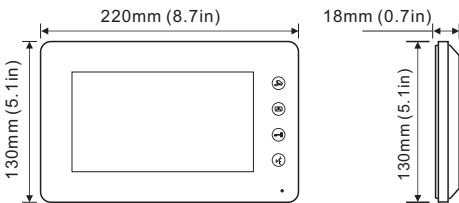

1. Parts and Functions

2. Installation

3. Specification

Model No.	BE-D5S
Camera	HD camera
Lens	1.0MP 3.6mm
Resolution	700 TV Lines
IR LED	6 pc
Power Supply	DC 12V
Power Consumption	Standby 1W, working status 5W
Wiring	CAT5 cable
Installation	Flush-mounted
Talking time	45 sec
Monitoring time	30 sec
Operating Temperature	-10°C ~ +60°C
Gross weight	1.8 kg
Dimension	360(H)×130(W)×52(D)mm 14.2 (H)×5.1 (W)×2.0(D)in
Embedded Dimension	350(H)×110(W)×33(D)mm 13.8 (H)×4.3 (W)×1.3(D)in

1. Parts and Functions

2. Installation

3. Specification

Model No.	PBE-D628S
Camera	HD camera
Lens	1.0MP 3.6mm
Resolution	700 TV Lines
IR LED	6 pc
Power Supply	DC 12V
Power Consumption	Standby 1W, working status 5W
Wiring	CAT5 cable
Installation	Flush-mounted
Talking time	45 sec
Monitoring time	30 sec
Operating Temperature	-10°C ~ +60°C
Gross weight	1.8kg
Dimension	360(H)×130(W)×52(D)mm 14.2 (H)×5.1 (W)×2.0(D)in
Embedded Dimension	350(H)×110(W)×33(D)mm 13.8 (H)×4.3 (W)×1.3(D)in

1. Parts and Functions

2. Installation

3. Specification

Model No.	BE-V5-7 (white, black & options)
Screen	7" digital TFT screen
Resolution	800*480 pixels
Power Supply	DC 18V
Power Consumption	Standby 1W, working status 8W
Wiring	CAT5 cable
Installation	Wall-mounted
Ringtone	16 types
Talking time	45 sec
Monitoring time	30 sec
Operating Temperature	-10°C ~ +60°C
Gross weight	1kg
Dimension	240(H)×160(W)×28(D)mm 6.3 (H)×9.4 (W)×1.1(D)in

Product Information

CAT5 Indoor Monitor

PVA-836M-C5-7

DESCRIPTION

CAT5 system 7 inch color TFT Monitor with touch screen

DIMENSION

FEATURES

- ▶ 7 inch color TFT screen ;
- ▶ Ultra-thin pad design with 18mm thickness;
- ▶ Sensitive touch sensor button with soft backlight;
- ▶ 16pcs 8-chord Melodies for choose freely;
- ▶ Compatible with all CAT5 door station;
- ▶ White and black housing for optional