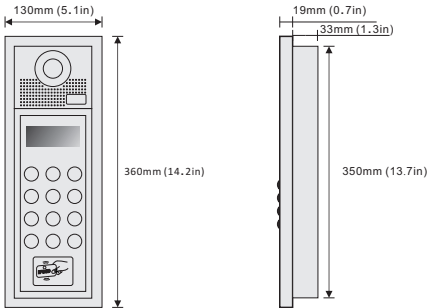

DIMENSION

FEATURES

- Aluminum alloy panel design with touch sensor keypad
- Proximity access control
- Powerful password access control
- Camera's angle is adjustable
- Multi entry stations are supported
- Compatible with all C5 system models