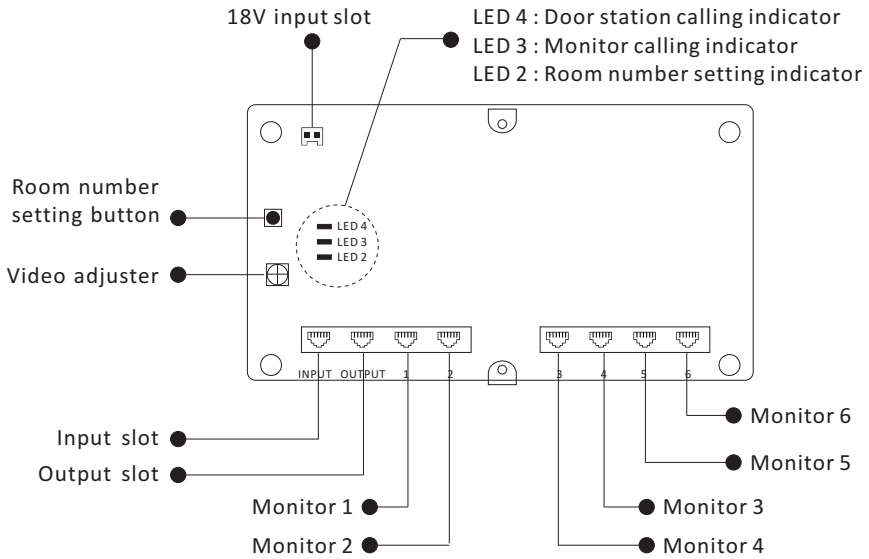

1. Parts and Functions

2. Installation

3. Specification

Model No.	PVA-831-C5-4.3
Screen	4.3" Color TFT screen
Resolution	480*320 pixels
Power Supply	DC 18V
Power Consumption	Standby 1W, working status 4W
Wiring	CAT5 cable
Installation	Wall-mounted
Ringtone	16 types
Talking time	45 sec
Monitoring time	30 sec
Operating Temperature	-10°C ~ +60°C
Gross weight	0.5 kg
Dimension	198(H)×125(W)×25(D)mm 7.8 (H)×4.9 (W)×1.0(D)in

Product Information

CAT5 Video Distributor

PVA-506-C5

DESCRIPTION

CAT5 system branch controller with six monitors

DIMENSION

FEATURES

- ▶ Branch controller for 6 apartments and serve as floor distributor;
- ▶ RJ45 connection port;
- ▶ Strong anti-interference ability;
- ▶ Signal isolation device;

1. Parts and Functions

2. Installation

Direct wall-mounted

DIN-Rail mounted

3. Specification

Model No.	PVA-506-C5
Power Supply	DC 18V - 20V
Standby current	20mA
Working current	90mA
Wiring	CAT5 cable
Working Temperature	-10°C ~ +60°C
Gross weight	0.4 kg
Dimension	160(H)×90(W)×40(D)mm 6.3 (H)×3.5 (W)×1.6(D)in