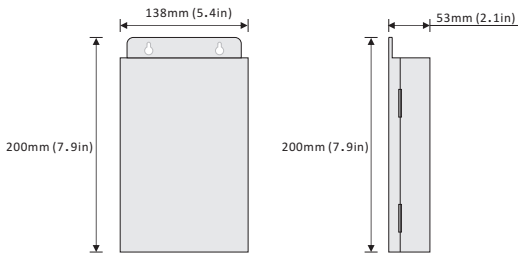

DIMENSION

FEATURES

- Metal box mounting
- Output: DC12V 1A
  DC18V 3A