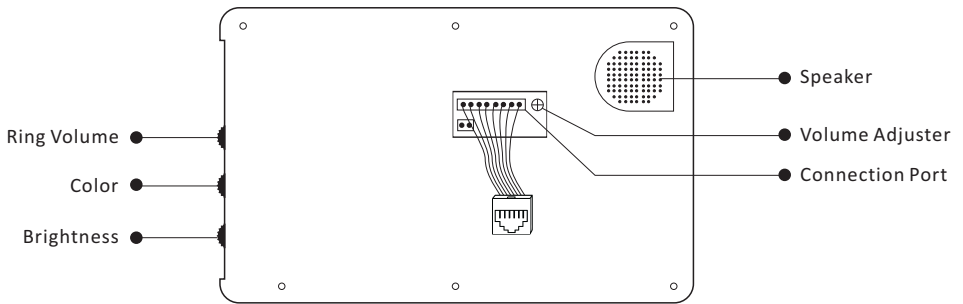

1. Parts and Functions