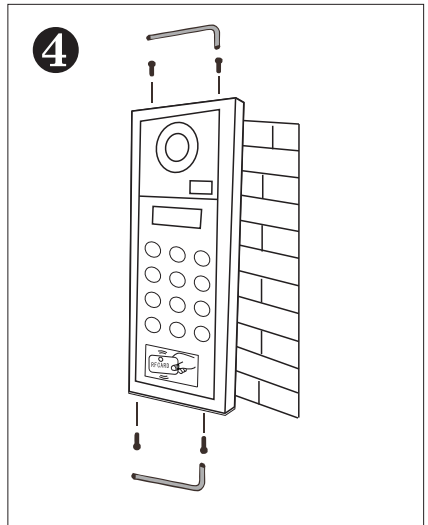

1. Parts and Functions

2. Installation

3. Specification

Model No.	BE-D5S
Camera	HD camera
Lens	1.0MP 3.6mm
Resolution	700 TV Lines
IR LED	6 pc
Power Supply	DC 12V
Power Consumption	Standby 1W, working status 5W
Wiring	CAT5 cable
Installation	Flush-mounted
Talking time	45 sec
Monitoring time	30 sec
Operating Temperature	-10°C ~ +60°C
Gross weight	1.8 kg
Dimension	360(H)×130(W)×52(D)mm 14.2 (H)×5.1 (W)×2.0(D)in
Embedded Dimension	350(H)×110(W)×33(D)mm 13.8 (H)×4.3 (W)×1.3(D)in

Product Information

CAT5 Door Station

BE-D628S

DESCRIPTION

CAT5 system color HD camera outdoor station with proximity access control and touch sensor keypad

DIMENSION

FEATURES

- ▶ Aluminum alloy panel design with touch sensor keypad
- ▶ Proximity access control
- ▶ Powerful password access control
- ▶ Camera's angle is adjustable
- ▶ Multi entry stations are supported
- ▶ Compatible with all C5 system models

1. Parts and Functions

2. Installation

3. Specification

Model No.	PBE-D628S
Camera	HD camera
Lens	1.0MP 3.6mm
Resolution	700 TV Lines
IR LED	6 pc
Power Supply	DC 12V
Power Consumption	Standby 1W, working status 5W
Wiring	CAT5 cable
Installation	Flush-mounted
Talking time	45 sec
Monitoring time	30 sec
Operating Temperature	-10°C ~ +60°C
Gross weight	1.8kg
Dimension	360(H)×130(W)×52(D)mm 14.2 (H)×5.1 (W)×2.0(D)in
Embedded Dimension	350(H)×110(W)×33(D)mm 13.8 (H)×4.3 (W)×1.3(D)in

Product Information

CAT5 Indoor Monitor

BE-829-10

DESCRIPTION

10 inch Color TFT Monitor with touch screen

DIMENSION

FEATURES

- ▶ 10 inch Color TFT screen;
- ▶ Full mirror-polished glass panel;
- ▶ Sensitive touch sensor button with soft backlight;
- ▶ 16pcs 8-chord Melodies for choose freely;
- ▶ Compatible with all CAT5 door station;
- ▶ White and black housing for optional