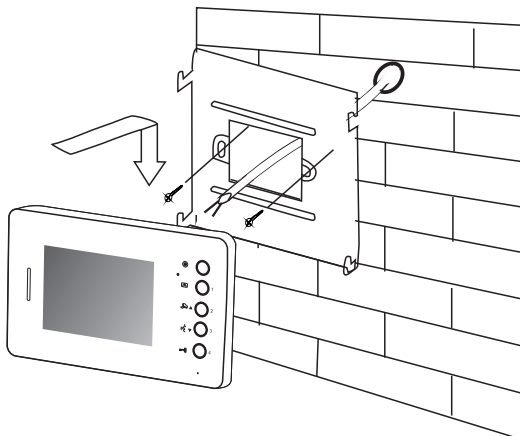

2. Installation