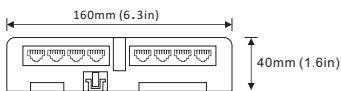

Product Information

CAT5 Video Distributor

PVA-506-C5

DESCRIPTION

CAT5 system branch controller with six monitors

DIMENSION

FEATURES

- ▶ Branch controller for 6 apartments and serve as floor distributor;
- ▶ RJ45 connection port;
- ▶ Strong anti-interference ability;
- ▶ Signal isolation device;