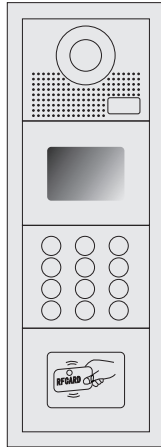

CAT5 Door Station

BE-D5S

DESCRIPTION

CAT5 system color HD camera outdoor station with proximity access control

DIMENSION

FEATURES

- ▶ Aluminum alloy panel design with keypad
- ▶ Proximity access control
- ▶ Powerful password access control
- ▶ Camera's angle is adjustable
- ▶ Multi entry stations are supported
- ▶ Compatible with all C5 system models

1. Parts and Functions

2. Installation

3. Specification

Model No.	BE-D5S
Camera	HD camera
Lens	1.0MP 3.6mm
Resolution	700 TV Lines
IR LED	6 pc
Power Supply	DC 12V
Power Consumption	Standby 1W, working status 5W
Wiring	CAT5 cable
Installation	Flush-mounted
Talking time	45 sec
Monitoring time	30 sec
Operating Temperature	-10°C ~ +60°C
Gross weight	1.8 kg
Dimension	360(H)×130(W)×52(D)mm 14.2 (H)×5.1 (W)×2.0(D)in
Embedded Dimension	350(H)×110(W)×33(D)mm 13.8 (H)×4.3 (W)×1.3(D)in

1. Parts and Functions

2. Installation

3. Specification

Model No.	PBE-D628S
Camera	HD camera
Lens	1.0MP 3.6mm
Resolution	700 TV Lines
IR LED	6 pc
Power Supply	DC 12V
Power Consumption	Standby 1W, working status 5W
Wiring	CAT5 cable
Installation	Flush-mounted
Talking time	45 sec
Monitoring time	30 sec
Operating Temperature	-10°C ~ +60°C
Gross weight	1.8kg
Dimension	360(H)×130(W)×52(D)mm 14.2 (H)×5.1 (W)×2.0(D)in
Embedded Dimension	350(H)×110(W)×33(D)mm 13.8 (H)×4.3 (W)×1.3(D)in

Product Information

CAT5 Indoor Monitor

BE-829-10

DESCRIPTION

10 inch Color TFT Monitor with touch screen

DIMENSION

FEATURES

- ▶ 10 inch Color TFT screen;
- ▶ Full mirror-polished glass panel;
- ▶ Sensitive touch sensor button with soft backlight;
- ▶ 16pcs 8-chord Melodies for choose freely;
- ▶ Compatible with all CAT5 door station;
- ▶ White and black housing for optional