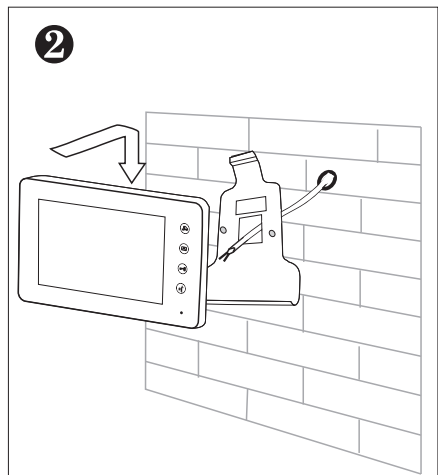

2. Installation