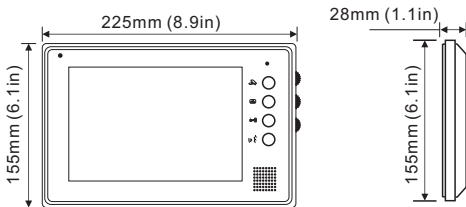

1. Parts and Functions

2. Installation

3. Specification

Model No.	BE-D5S
Camera	HD camera
Lens	1.0MP 3.6mm
Resolution	700 TV Lines
IR LED	6 pc
Power Supply	DC 12V
Power Consumption	Standby 1W, working status 5W
Wiring	CAT5 cable
Installation	Flush-mounted
Talking time	45 sec
Monitoring time	30 sec
Operating Temperature	-10°C ~ +60°C
Gross weight	1.8 kg
Dimension	360(H)×130(W)×52(D)mm 14.2 (H)×5.1 (W)×2.0(D)in
Embedded Dimension	350(H)×110(W)×33(D)mm 13.8 (H)×4.3 (W)×1.3(D)in

1. Parts and Functions

2. Installation

3. Specification

Model No.	PBE-D628S
Camera	HD camera
Lens	1.0MP 3.6mm
Resolution	700 TV Lines
IR LED	6 pc
Power Supply	DC 12V
Power Consumption	Standby 1W, working status 5W
Wiring	CAT5 cable
Installation	Flush-mounted
Talking time	45 sec
Monitoring time	30 sec
Operating Temperature	-10°C ~ +60°C
Gross weight	1.8kg
Dimension	360(H)×130(W)×52(D)mm 14.2 (H)×5.1 (W)×2.0(D)in
Embedded Dimension	350(H)×110(W)×33(D)mm 13.8 (H)×4.3 (W)×1.3(D)in

Product Information

CAT5 Indoor Monitor

PVA-802-C5-7

DESCRIPTION

CAT5 system 7 inch color TFT Monitor

DIMENSION

FEATURES

- ▶ 7 inch color TFT screen ;
- ▶ 16pcs 8-chord Melodies for choose freely;
- ▶ Compatible with all CAT5 door station