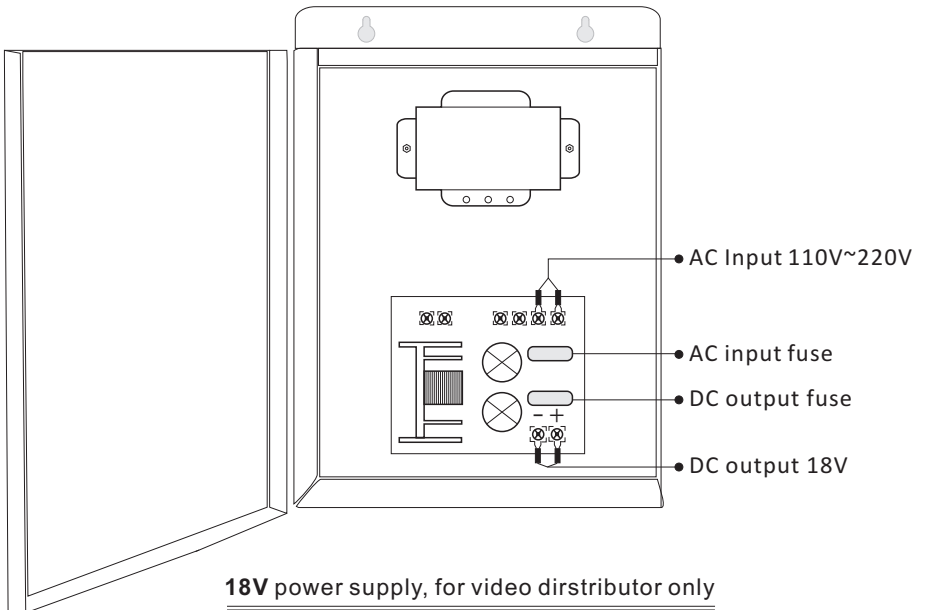

Product Information

CAT5 Video Distributor

PVA-506-C5

DESCRIPTION

CAT5 system branch controller with six monitors

DIMENSION

FEATURES

- ▶ Branch controller for 6 apartments and serve as floor distributor;
- ▶ RJ45 connection port;
- ▶ Strong anti-interference ability;
- ▶ Signal isolation device;

1. Parts and Functions

2. Installation

Direct wall-mounted

DIN-Rail mounted

3. Specification

Model No.	PVA-506-C5
Power Supply	DC 18V - 20V
Standby current	20mA
Working current	90mA
Wiring	CAT5 cable
Working Temperature	-10°C ~ +60°C
Gross weight	0.4 kg
Dimension	160(H)×90(W)×40(D)mm 6.3 (H)×3.5 (W)×1.6(D)in

Product Information

CAT5 Accessories

PVA-208-12

PVA-208-18

For door station only (12V)

For layer adapter only(18V)

DESCRIPTION

CAT5 system power supply with metal box

DIMENSION

FEATURES

- ▶ Metal box mounting
- ▶ Output: DC12V 1A
DC18V 3A

1. Parts and Functions

2. Installation

3. Specification

12V power supply, for door station only	
Model No.	PVA-208-12
Input voltage	AC 110V ~ 220V
Output voltage	DC 12V
Output current	1A
Input frequency	50-60Hz
Working Temperature	-10°C ~ +60°C
Gross weight	1.3kg
Dimension	200(H)×138(W)×53(D)mm 7.9 (H)×5.4 (W)×2.1(D)in