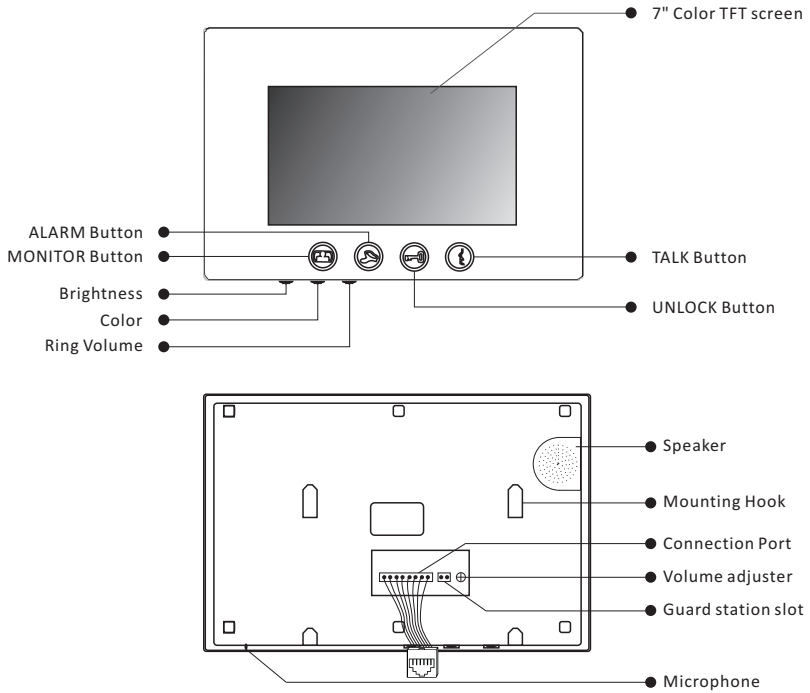

1. Parts and Functions