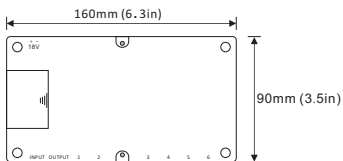

Product Information

CAT5 Video Distributor

PVA-506-C5

DESCRIPTION

CAT5 system branch controller with six monitors

DIMENSION

FEATURES

- ▶ Branch controller for 6 apartments and serve as floor distributor;
- ▶ RJ45 connection port;
- ▶ Strong anti-interference ability;
- ▶ Signal isolation device;