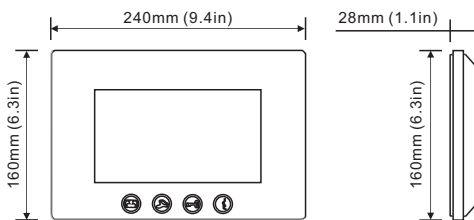

1. Parts and Functions

2. Installation

3. Specification

Model No.	BE-D5S
Camera	HD camera
Lens	1.0MP 3.6mm
Resolution	700 TV Lines
IR LED	6 pc
Power Supply	DC 12V
Power Consumption	Standby 1W, working status 5W
Wiring	CAT5 cable
Installation	Flush-mounted
Talking time	45 sec
Monitoring time	30 sec
Operating Temperature	-10°C ~ +60°C
Gross weight	1.8 kg
Dimension	360(H)×130(W)×52(D)mm 14.2 (H)×5.1 (W)×2.0(D)in
Embedded Dimension	350(H)×110(W)×33(D)mm 13.8 (H)×4.3 (W)×1.3(D)in

1. Parts and Functions

2. Installation

3. Specification

Model No.	PBE-D628S
Camera	HD camera
Lens	1.0MP 3.6mm
Resolution	700 TV Lines
IR LED	6 pc
Power Supply	DC 12V
Power Consumption	Standby 1W, working status 5W
Wiring	CAT5 cable
Installation	Flush-mounted
Talking time	45 sec
Monitoring time	30 sec
Operating Temperature	-10°C ~ +60°C
Gross weight	1.8kg
Dimension	360(H)×130(W)×52(D)mm 14.2 (H)×5.1 (W)×2.0(D)in
Embedded Dimension	350(H)×110(W)×33(D)mm 13.8 (H)×4.3 (W)×1.3(D)in

Product Information

CAT5 Indoor Monitor

BE-829-10

DESCRIPTION

10 inch Color TFT Monitor with touch screen

DIMENSION

FEATURES

- ▶ 10 inch Color TFT screen;
- ▶ Full mirror-polished glass panel;
- ▶ Sensitive touch sensor button with soft backlight;
- ▶ 16pcs 8-chord Melodies for choose freely;
- ▶ Compatible with all CAT5 door station;
- ▶ White and black housing for optional

1. Parts and Functions

2. Installation

Product Information

CAT5 Indoor Monitor

BE-V5-7

DESCRIPTION

7 inch Color TFT Monitor with touch screen and picture memory

DIMENSION