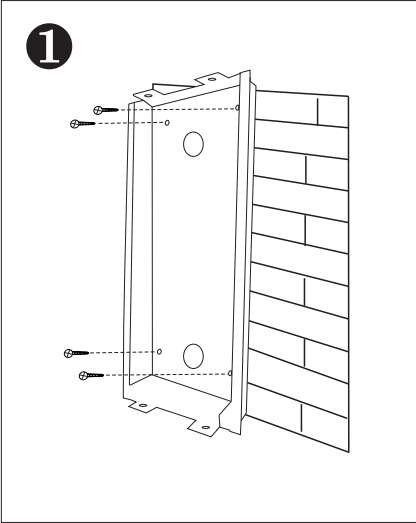

CAT5 Door Station

BE-D5S

DESCRIPTION

CAT5 system color HD camera outdoor station with proximity access control

DIMENSION

FEATURES

- ▶ Aluminum alloy panel design with keypad
- ▶ Proximity access control
- ▶ Powerful password access control
- ▶ Camera's angle is adjustable
- ▶ Multi entry stations are supported
- ▶ Compatible with all C5 system models

1. Parts and Functions

2. Installation

3. Specification

Model No.	BE-D5S
Camera	HD camera
Lens	1.0MP 3.6mm
Resolution	700 TV Lines
IR LED	6 pc
Power Supply	DC 12V
Power Consumption	Standby 1W, working status 5W
Wiring	CAT5 cable
Installation	Flush-mounted
Talking time	45 sec
Monitoring time	30 sec
Operating Temperature	-10°C ~ +60°C
Gross weight	1.8 kg
Dimension	360(H)×130(W)×52(D)mm 14.2 (H)×5.1 (W)×2.0(D)in
Embedded Dimension	350(H)×110(W)×33(D)mm 13.8 (H)×4.3 (W)×1.3(D)in

1. Parts and Functions

2. Installation

3. Specification

Model No.	PBE-D628S
Camera	HD camera
Lens	1.0MP 3.6mm
Resolution	700 TV Lines
IR LED	6 pc
Power Supply	DC 12V
Power Consumption	Standby 1W, working status 5W
Wiring	CAT5 cable
Installation	Flush-mounted
Talking time	45 sec
Monitoring time	30 sec
Operating Temperature	-10°C ~ +60°C
Gross weight	1.8kg
Dimension	360(H)×130(W)×52(D)mm 14.2 (H)×5.1 (W)×2.0(D)in
Embedded Dimension	350(H)×110(W)×33(D)mm 13.8 (H)×4.3 (W)×1.3(D)in