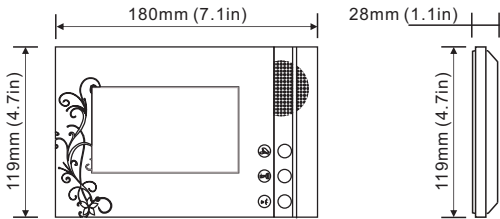

1. Parts and Functions

2. Installation

3. Specification

Model No.	BE-D5S
Camera	HD camera
Lens	1.0MP 3.6mm
Resolution	700 TV Lines
IR LED	6 pc
Power Supply	DC 12V
Power Consumption	Standby 1W, working status 5W
Wiring	CAT5 cable
Installation	Flush-mounted
Talking time	45 sec
Monitoring time	30 sec
Operating Temperature	-10°C ~ +60°C
Gross weight	1.8 kg
Dimension	360(H)×130(W)×52(D)mm 14.2 (H)×5.1 (W)×2.0(D)in
Embedded Dimension	350(H)×110(W)×33(D)mm 13.8 (H)×4.3 (W)×1.3(D)in

1. Parts and Functions

2. Installation

3. Specification

Model No.	PBE-D628S
Camera	HD camera
Lens	1.0MP 3.6mm
Resolution	700 TV Lines
IR LED	6 pc
Power Supply	DC 12V
Power Consumption	Standby 1W, working status 5W
Wiring	CAT5 cable
Installation	Flush-mounted
Talking time	45 sec
Monitoring time	30 sec
Operating Temperature	-10°C ~ +60°C
Gross weight	1.8kg
Dimension	360(H)×130(W)×52(D)mm 14.2 (H)×5.1 (W)×2.0(D)in
Embedded Dimension	350(H)×110(W)×33(D)mm 13.8 (H)×4.3 (W)×1.3(D)in

DIMENSION

1. Parts and Functions

2. Installation

3. Specification

Model No.	PVA-822-C5-4.3
Screen	4.3" Color TFT screen
Resolution	480*320 pixels
Power Supply	DC 18V
Power Consumption	Standby 1W, working status 4W
Wiring	CAT5 cable
Installation	Wall-mounted
Ringtone	16 types
Talking time	45 sec
Monitoring time	30 sec
Operating Temperature	-10°C ~ +60°C
Gross weight	0.5 kg
Dimension	198(H)×125(W)×25(D)mm 7.8 (H)×4.9 (W)×1.0(D)in

Product Information

CAT5 Indoor Monitor

PVA-830-C5-4.3

DESCRIPTION

CAT5 system 4.3 inch color TFT Monitor

DIMENSION

FEATURES

- ▶ 4.3 inch color TFT screen ;
- ▶ 16pcs 8-chord Melodies for choose freely;
- ▶ Compatible with all CAT5 door station;
- ▶ White and black housing for optional