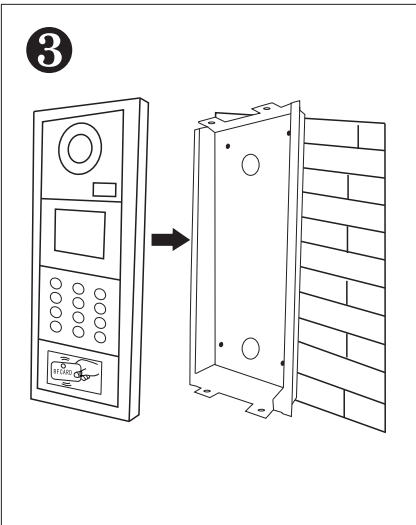

CAT5 Door Station

BE-D5S

DESCRIPTION

CAT5 system color HD camera outdoor station with proximity access control

DIMENSION

FEATURES

- ▶ Aluminum alloy panel design with keypad
- ▶ Proximity access control
- ▶ Powerful password access control
- ▶ Camera's angle is adjustable
- ▶ Multi entry stations are supported
- ▶ Compatible with all C5 system models

1. Parts and Functions

2. Installation

3. Specification

Model No.	BE-D5S
Camera	HD camera
Lens	1.0MP 3.6mm
Resolution	700 TV Lines
IR LED	6 pc
Power Supply	DC 12V
Power Consumption	Standby 1W, working status 5W
Wiring	CAT5 cable
Installation	Flush-mounted
Talking time	45 sec
Monitoring time	30 sec
Operating Temperature	-10°C ~ +60°C
Gross weight	1.8 kg
Dimension	360(H)×130(W)×52(D)mm 14.2 (H)×5.1 (W)×2.0(D)in
Embedded Dimension	350(H)×110(W)×33(D)mm 13.8 (H)×4.3 (W)×1.3(D)in

Product Information

CAT5 Door Station

BE-D628S

DESCRIPTION

CAT5 system color HD camera outdoor station with proximity access control and touch sensor keypad

DIMENSION

FEATURES

- ▶ Aluminum alloy panel design with touch sensor keypad
- ▶ Proximity access control
- ▶ Powerful password access control
- ▶ Camera's angle is adjustable
- ▶ Multi entry stations are supported
- ▶ Compatible with all C5 system models

Product Information

CAT5 Indoor Monitor

BE-829-10

DESCRIPTION

10 inch Color TFT Monitor with touch screen

DIMENSION

FEATURES

- ▶ 10 inch Color TFT screen;
- ▶ Full mirror-polished glass panel;
- ▶ Sensitive touch sensor button with soft backlight;
- ▶ 16pcs 8-chord Melodies for choose freely;
- ▶ Compatible with all CAT5 door station;
- ▶ White and black housing for optional