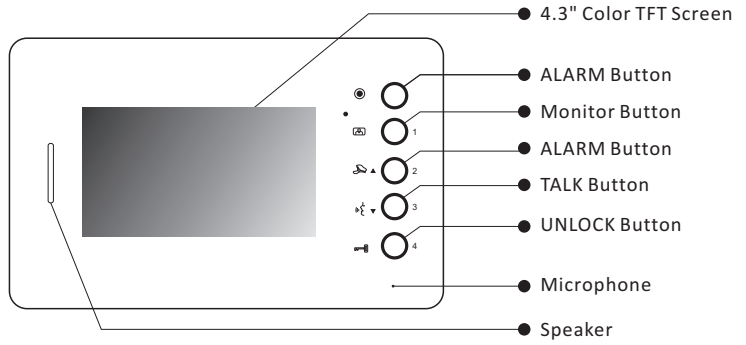

1. Parts and Functions