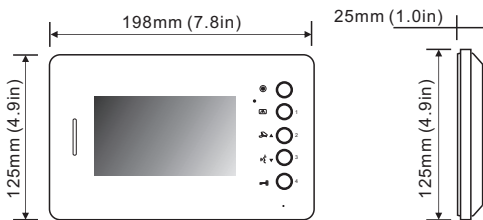

1. Parts and Functions

2. Installation

3. Specification

Model No.	BE-D5S
Camera	HD camera
Lens	1.0MP 3.6mm
Resolution	700 TV Lines
IR LED	6 pc
Power Supply	DC 12V
Power Consumption	Standby 1W, working status 5W
Wiring	CAT5 cable
Installation	Flush-mounted
Talking time	45 sec
Monitoring time	30 sec
Operating Temperature	-10°C ~ +60°C
Gross weight	1.8 kg
Dimension	360(H)×130(W)×52(D)mm 14.2 (H)×5.1 (W)×2.0(D)in
Embedded Dimension	350(H)×110(W)×33(D)mm 13.8 (H)×4.3 (W)×1.3(D)in

1. Parts and Functions

2. Installation

3. Specification

Model No.	PBE-D628S
Camera	HD camera
Lens	1.0MP 3.6mm
Resolution	700 TV Lines
IR LED	6 pc
Power Supply	DC 12V
Power Consumption	Standby 1W, working status 5W
Wiring	CAT5 cable
Installation	Flush-mounted
Talking time	45 sec
Monitoring time	30 sec
Operating Temperature	-10°C ~ +60°C
Gross weight	1.8kg
Dimension	360(H)×130(W)×52(D)mm 14.2 (H)×5.1 (W)×2.0(D)in
Embedded Dimension	350(H)×110(W)×33(D)mm 13.8 (H)×4.3 (W)×1.3(D)in

1. Parts and Functions

2. Installation

3. Specification

Model No.	PVA-830-C5-4.3
Screen	4.3" Color TFT screen
Resolution	480*320 pixels
Power Supply	DC 18V
Power Consumption	Standby 1W, working status 4W
Wiring	CAT5 cable
Installation	Wall-mounted
Ringtone	16 types
Talking time	45 sec
Monitoring time	30 sec
Operating Temperature	-10°C ~ +60°C
Gross weight	0.5 kg
Dimension	180(H)×119(W)×28(D)mm 7.1 (H)×4.7 (W)×1.1(D)in

Product Information

CAT5 Indoor Monitor

PVA-831-C5-4.3

DESCRIPTION

CAT5 system 4.3 inch color TFT Monitor

DIMENSION

FEATURES

- ▶ 4.3 inch color TFT screen ;
- ▶ 16pcs 8-chord Melodies for choose freely;
- ▶ Compatible with all CAT5 door station;
- ▶ White, black and gold housing for optional