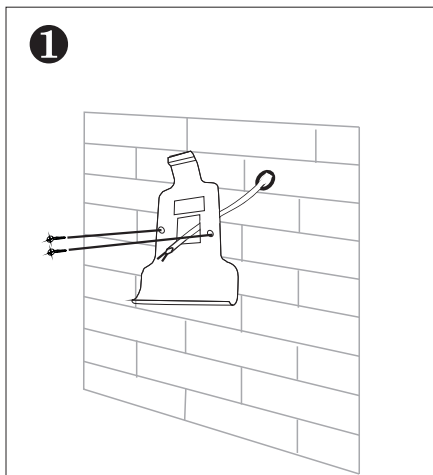

2. Installation