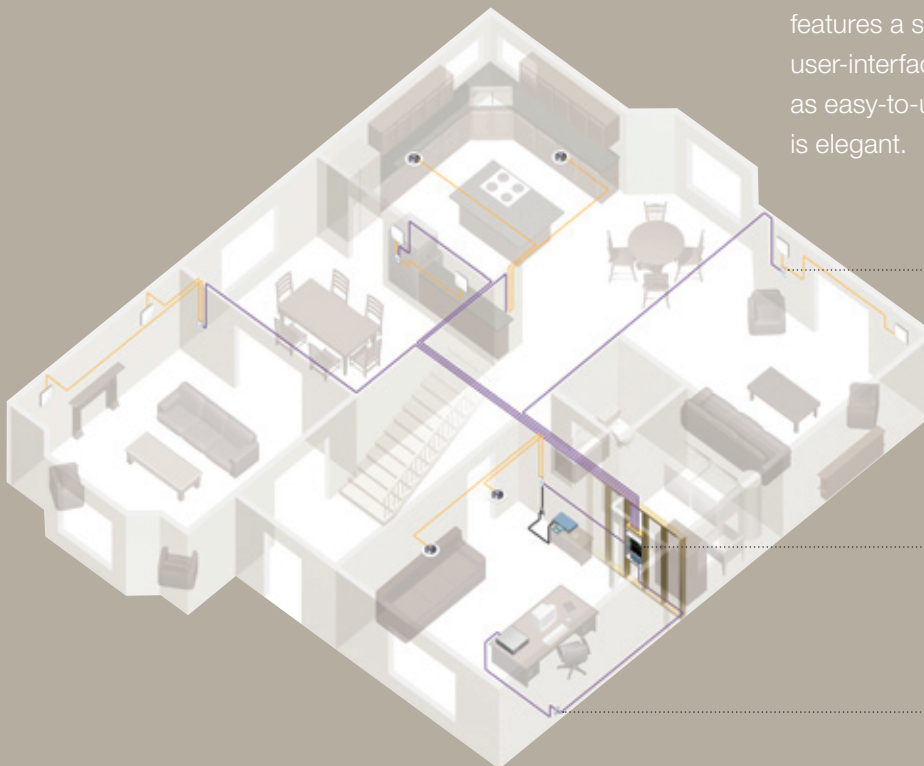

Single-Head IR Emitter (2171-4)

- Repeats IR signals from keypads to source components
- Ten-foot cord with mini plug
- Adhesive back on emitter

Encore Digital Audio Distribution System Kit (ENC-KIT-M)

- Standard 4-audio source, 4-zone system, expandable to 32 zones

- (1) Audio Distribution Hub & Power Supply
- (4) Encore Amplified Keypads
- (4) Source Input Wall Plates

- (1) H275 Universal Mounting Bracket
- (1) Standard Remote
- (4) IR Emitters

1 x ENC-HUB	4 x ENC-SIWP	1 x H275	4 x ENC-DRS	1 x ENC-PS	1 x ENC-REM	4 x 2171-4

An example of a 10-zone Encore system

Local Input Wall Plate

Whether this is a new in-home audio system, or an upgrade to an existing one, the Encore system is easy to install from scratch, or connect to an existing structured wire based system using single run CAT-5 wire.

Wall to Wall or Room to Room...Encore Connects Them All

The Encore System Keypads blend into any home or office interior, with a stylish, non-intrusive look and features a self-intuitive user-interface that is as easy-to-use as it is elegant.