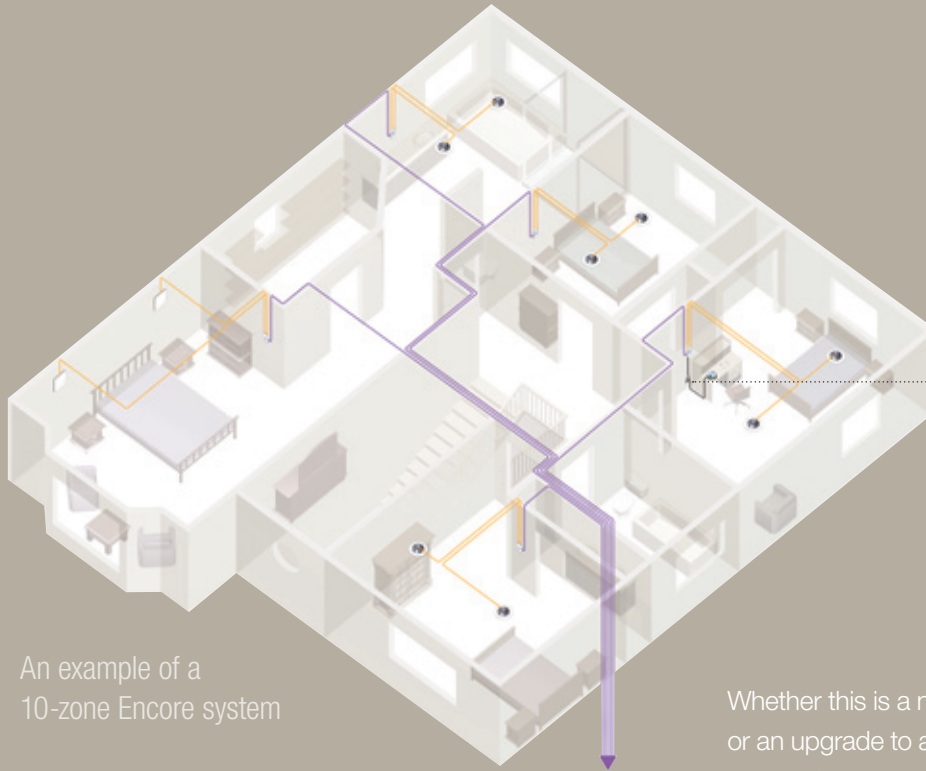

**Encore Keypads and Input Wall Plates are designed to fit into a single-gang opening using low voltage rings or within single-gang junction boxes with a minimum unobstructed depth of 2.75 inches.*

Encore Remote (ENC-REM)

Single-Head IR Emitter (2171-4)

- Repeats IR signals from keypads to source components
- Ten-foot cord with mini plug
- Adhesive back on emitter

Encore Digital Audio Distribution System Kit (ENC-KIT-M)

- Standard 4-audio source, 4-zone system, expandable to 32 zones

- (1) Audio Distribution Hub & Power Supply
- (4) Encore Amplified Keypads
- (4) Source Input Wall Plates

- (1) H275 Universal Mounting Bracket
- (1) Standard Remote
- (4) IR Emitters

1 x ENC-HUB	4 x ENC-SIWP	1 x H275	4 x ENC-DRS	1 x ENC-PS	1 x ENC-REM	4 x 2171-4

An example of a 10-zone Encore system

Local Input Wall Plate

Whether this is a new in-home audio system, or an upgrade to an existing one, the Encore system is easy to install from scratch, or connect to an existing structured wire based system using single run CAT-5 wire.