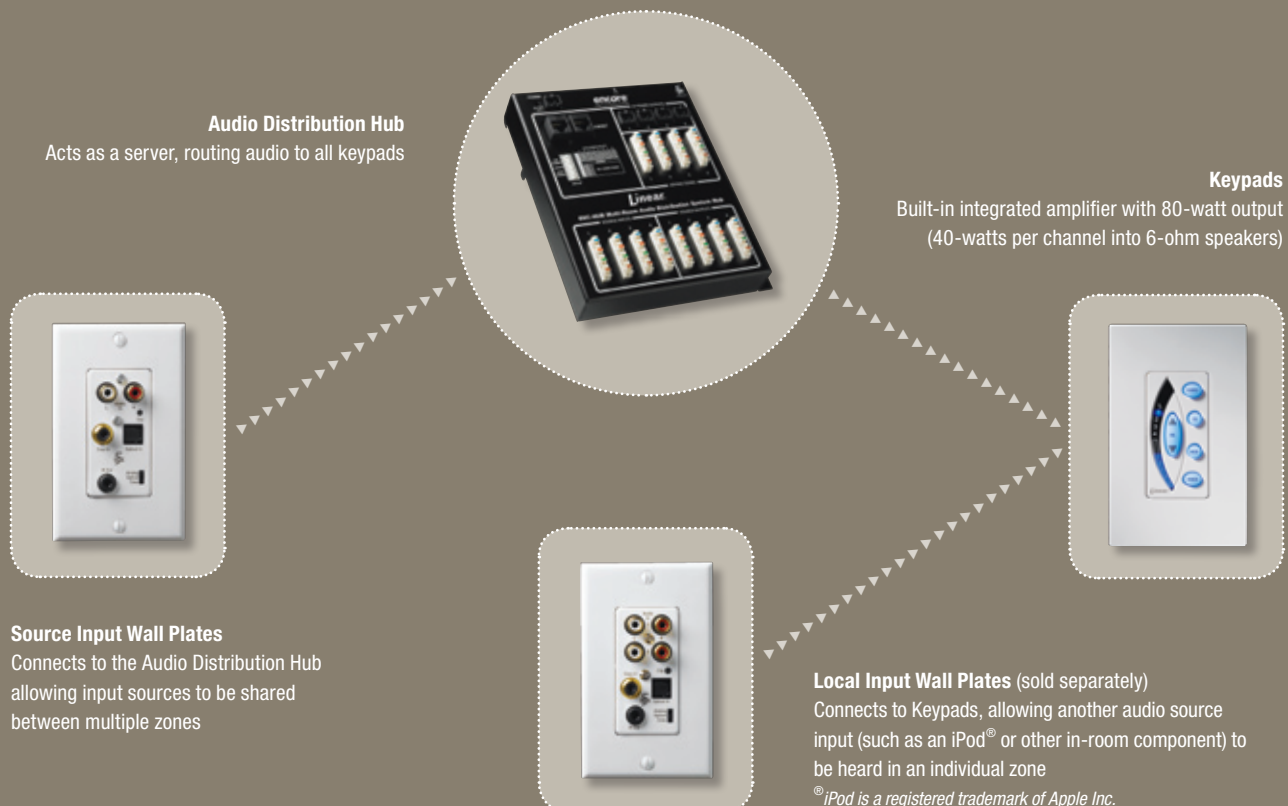

At the heart of the Encore System is its structured wire based Distribution Hub, featuring Linear's new DIGI-5 technology, a ground breaking, end-to-end solution for delivering high quality digital audio from multiple sources to different rooms.

Technology for the Discerning Listener

The result of years of research and development, DIGI-5 technology creates an outstanding multi-room audio system. Analog audio signals are converted to a high quality 24-bit digital format at the Source Input Wall Plates, and then routed through the Distribution Hub to the Keypads. Powerful, 80-watt amplifiers are built into the individual Keypads, surrounding listeners with bold, distortion-free sound.

It's like having a stereo system in every room, without the clutter of separate audio components. And with the ability to customize and control sound in each zone from any Keypad, Encore delivers exceptional flexibility and convenience.

In 2009, DIGI-5 technology won the Innovative House Technology Award (IHTA) for Multi-Room Audio/Video.

Connect the Encore Digital Audio Distribution System with ease using these four components: